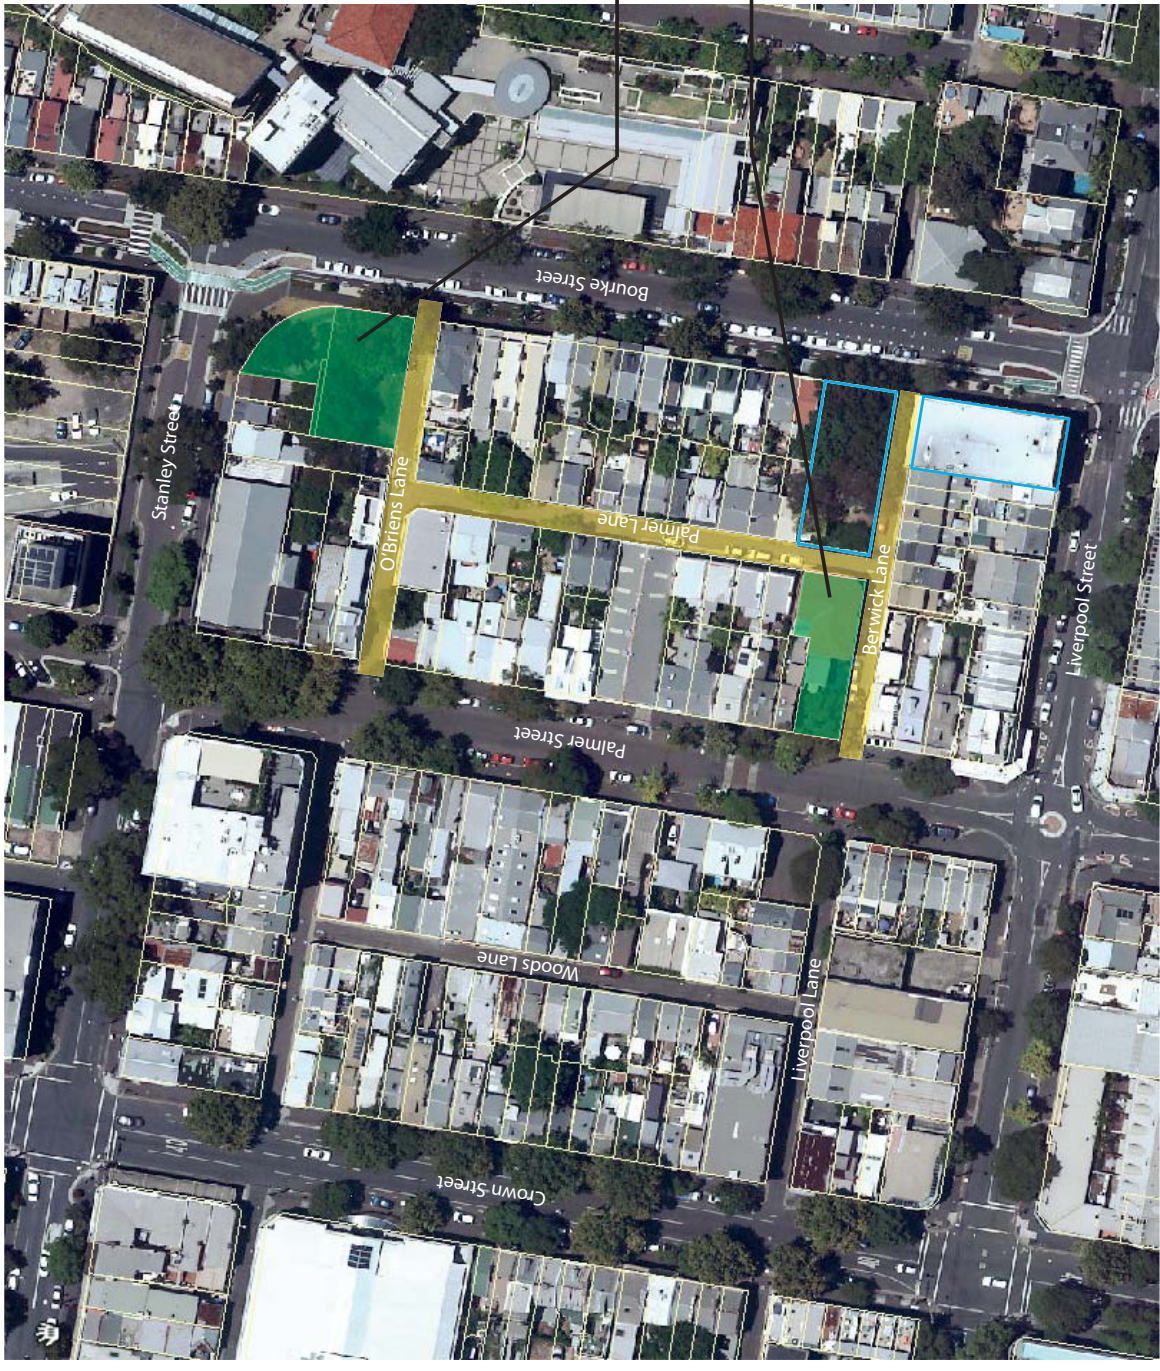

# ATTACHMENT A

**LOCATION PLAN**

# EAST SYDNEY SMALL PARKS

city of sydney

Location of new small parks

O'Brien Lane Reserve  
Park - Upgrade (526 msq)

222 Palmer Street -  
New Park (278 msq)

Legend

- New/Upgraded Parks
- Adjacent Laneways
- New Childcare Centre -  
277 Bourke Street